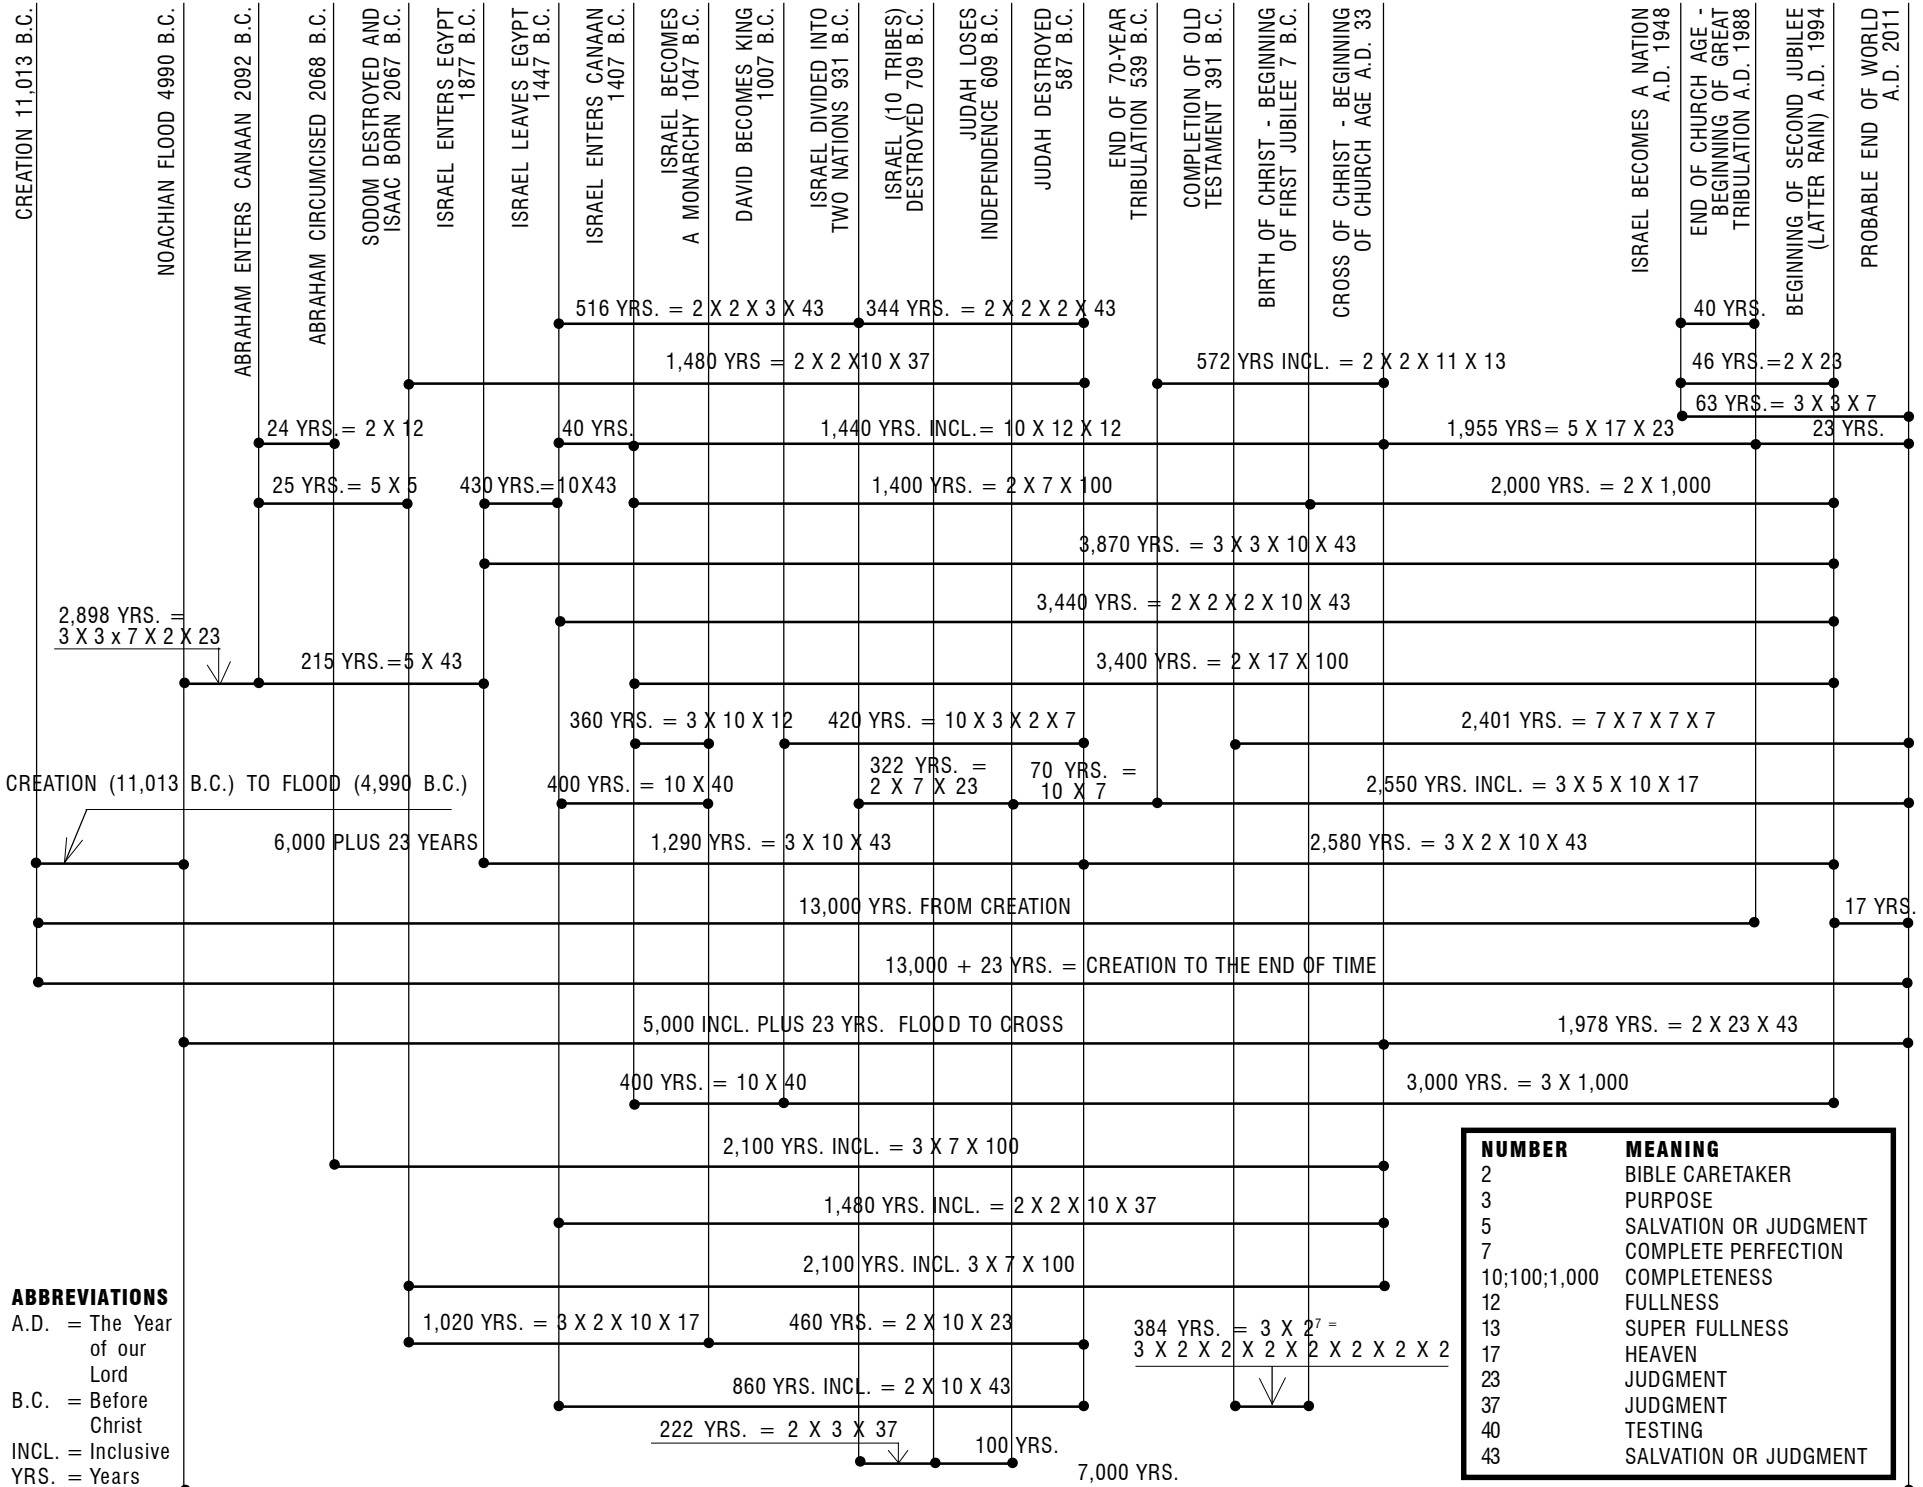

# IMPORTANT TIME INTERVAL RELATIONSHIPS

**ABBREVIATIONS**  
 A.D. = The Year of our Lord  
 B.C. = Before Christ  
 INCL. = Inclusive  
 YRS. = Years

NUMBER	MEANING
2	BIBLE CARETAKER
3	PURPOSE
5	SALVATION OR JUDGMENT
7	COMPLETE PERFECTION
10;100;1,000	COMPLETENESS
12	FULLNESS
13	SUPER FULLNESS
17	HEAVEN
23	JUDGMENT
37	JUDGMENT
40	TESTING
43	SALVATION OR JUDGMENT